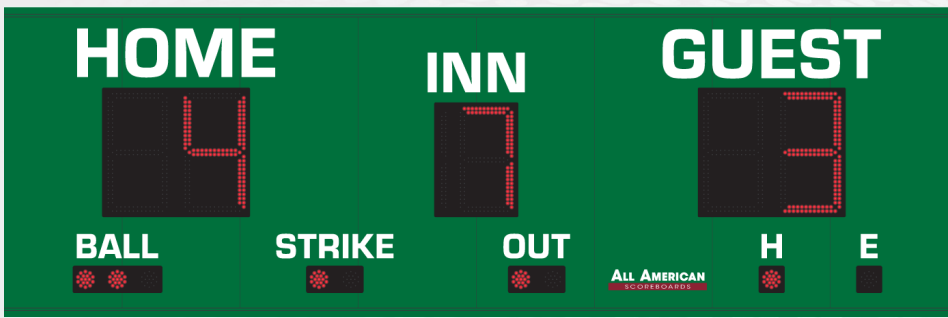

PRODUCT SPECIFICATIONS  
**BASEBALL SCOREBOARD**

**ALL AMERICAN**  
**SCOREBOARDS** ®

**STANDARD COLORS** (CUSTOM COLORS AVAILABLE)

<b>OVERALL DIMENSION</b>	5' High x 16' Wide x 5" Depth. Additional 1.5" mounting flange on top and bottom. Style available in other sizes.
<b>CONSTRUCTION</b>	Fabricated 20 and 22 GA Powder Coated Galvanneal.
<b>INFORMATION</b>	Home & Guest Runs (24"), Inning (21"), Ball, Strike, Out, Hit (3" Indicators).
<b>CAPTIONS</b>	White vinyl captions: Home & Guest (10"), Inn (8"), Ball, Strike, Out (5").
<b>HORN</b>	Not Included. Optional 100dB or 110 dB horn available. Recommended to be wired at time of manufacture.
<b>ELECTRONICS / DIGITS</b>	100% solid state, microprocessor controlled system with locking connectors. Ultra bright, exposed Red LED digits.
<b>SERVICING</b>	Sign will be serviceable by removing the home score face to access components.
<b>COMMUNICATION</b>	Radio communication is standard using a 2.4 GHz Frequency hopping spread spectrum transceiver. Hardwire optional on scoreboard, recommended to be installed at time of manufacture.
<b>POWER REQUIREMENTS</b>	120VAC, 2.6 Amp. Installer to provide connection point or junction box to scoreboard. 20 Amp circuit recommended.
<b>INSTALLATION</b>	May be mounted to nearly any wall surface or a minimum of 2 posts/beams. Number and size of beams is dependent on soil condition and IBC wind loading requirements. Hardware supplied to mount by drilling through the scoreboard flange and I-beam. Pressure and additional clamping systems available. Pole/beam installations require supplied mounting bar on flange.
<b>ESTIMATED WEIGHT</b>	315 lbs.
<b>WARRANTY</b>	Five year guarantee against defects in materials and workmanship. Factory repair service for parts in warranty. Union Label. UL Certified.
<b>ADDITIONAL OPTIONS</b> MODEL NUMBER + ( )	Protective Lens Kit (PLK + Model Number). White, Green, Amber digits available (Red is standard).
<b>AVAILABLE CONTROL CONSOLE</b> (SOLD SEPARATELY)	<b>MSC9000 (Multi-sport Desktop Console)</b> Extruded Aluminum, high impact low profile microprocessor control console. 5" high x 10.25" wide x 9" deep. Weight: 4.3 lbs. Radio (1600 ft) is standard, simultaneous hardwire option included. Internal rechargeable battery. Switch between multiple sports by removing and replacing the slip sheet. <b>HRBA9000 (Handheld Baseball Remote)</b> 6.5" high x 3" wide x 1" deep. Radio (500 ft) is standard. Internal rechargeable battery.